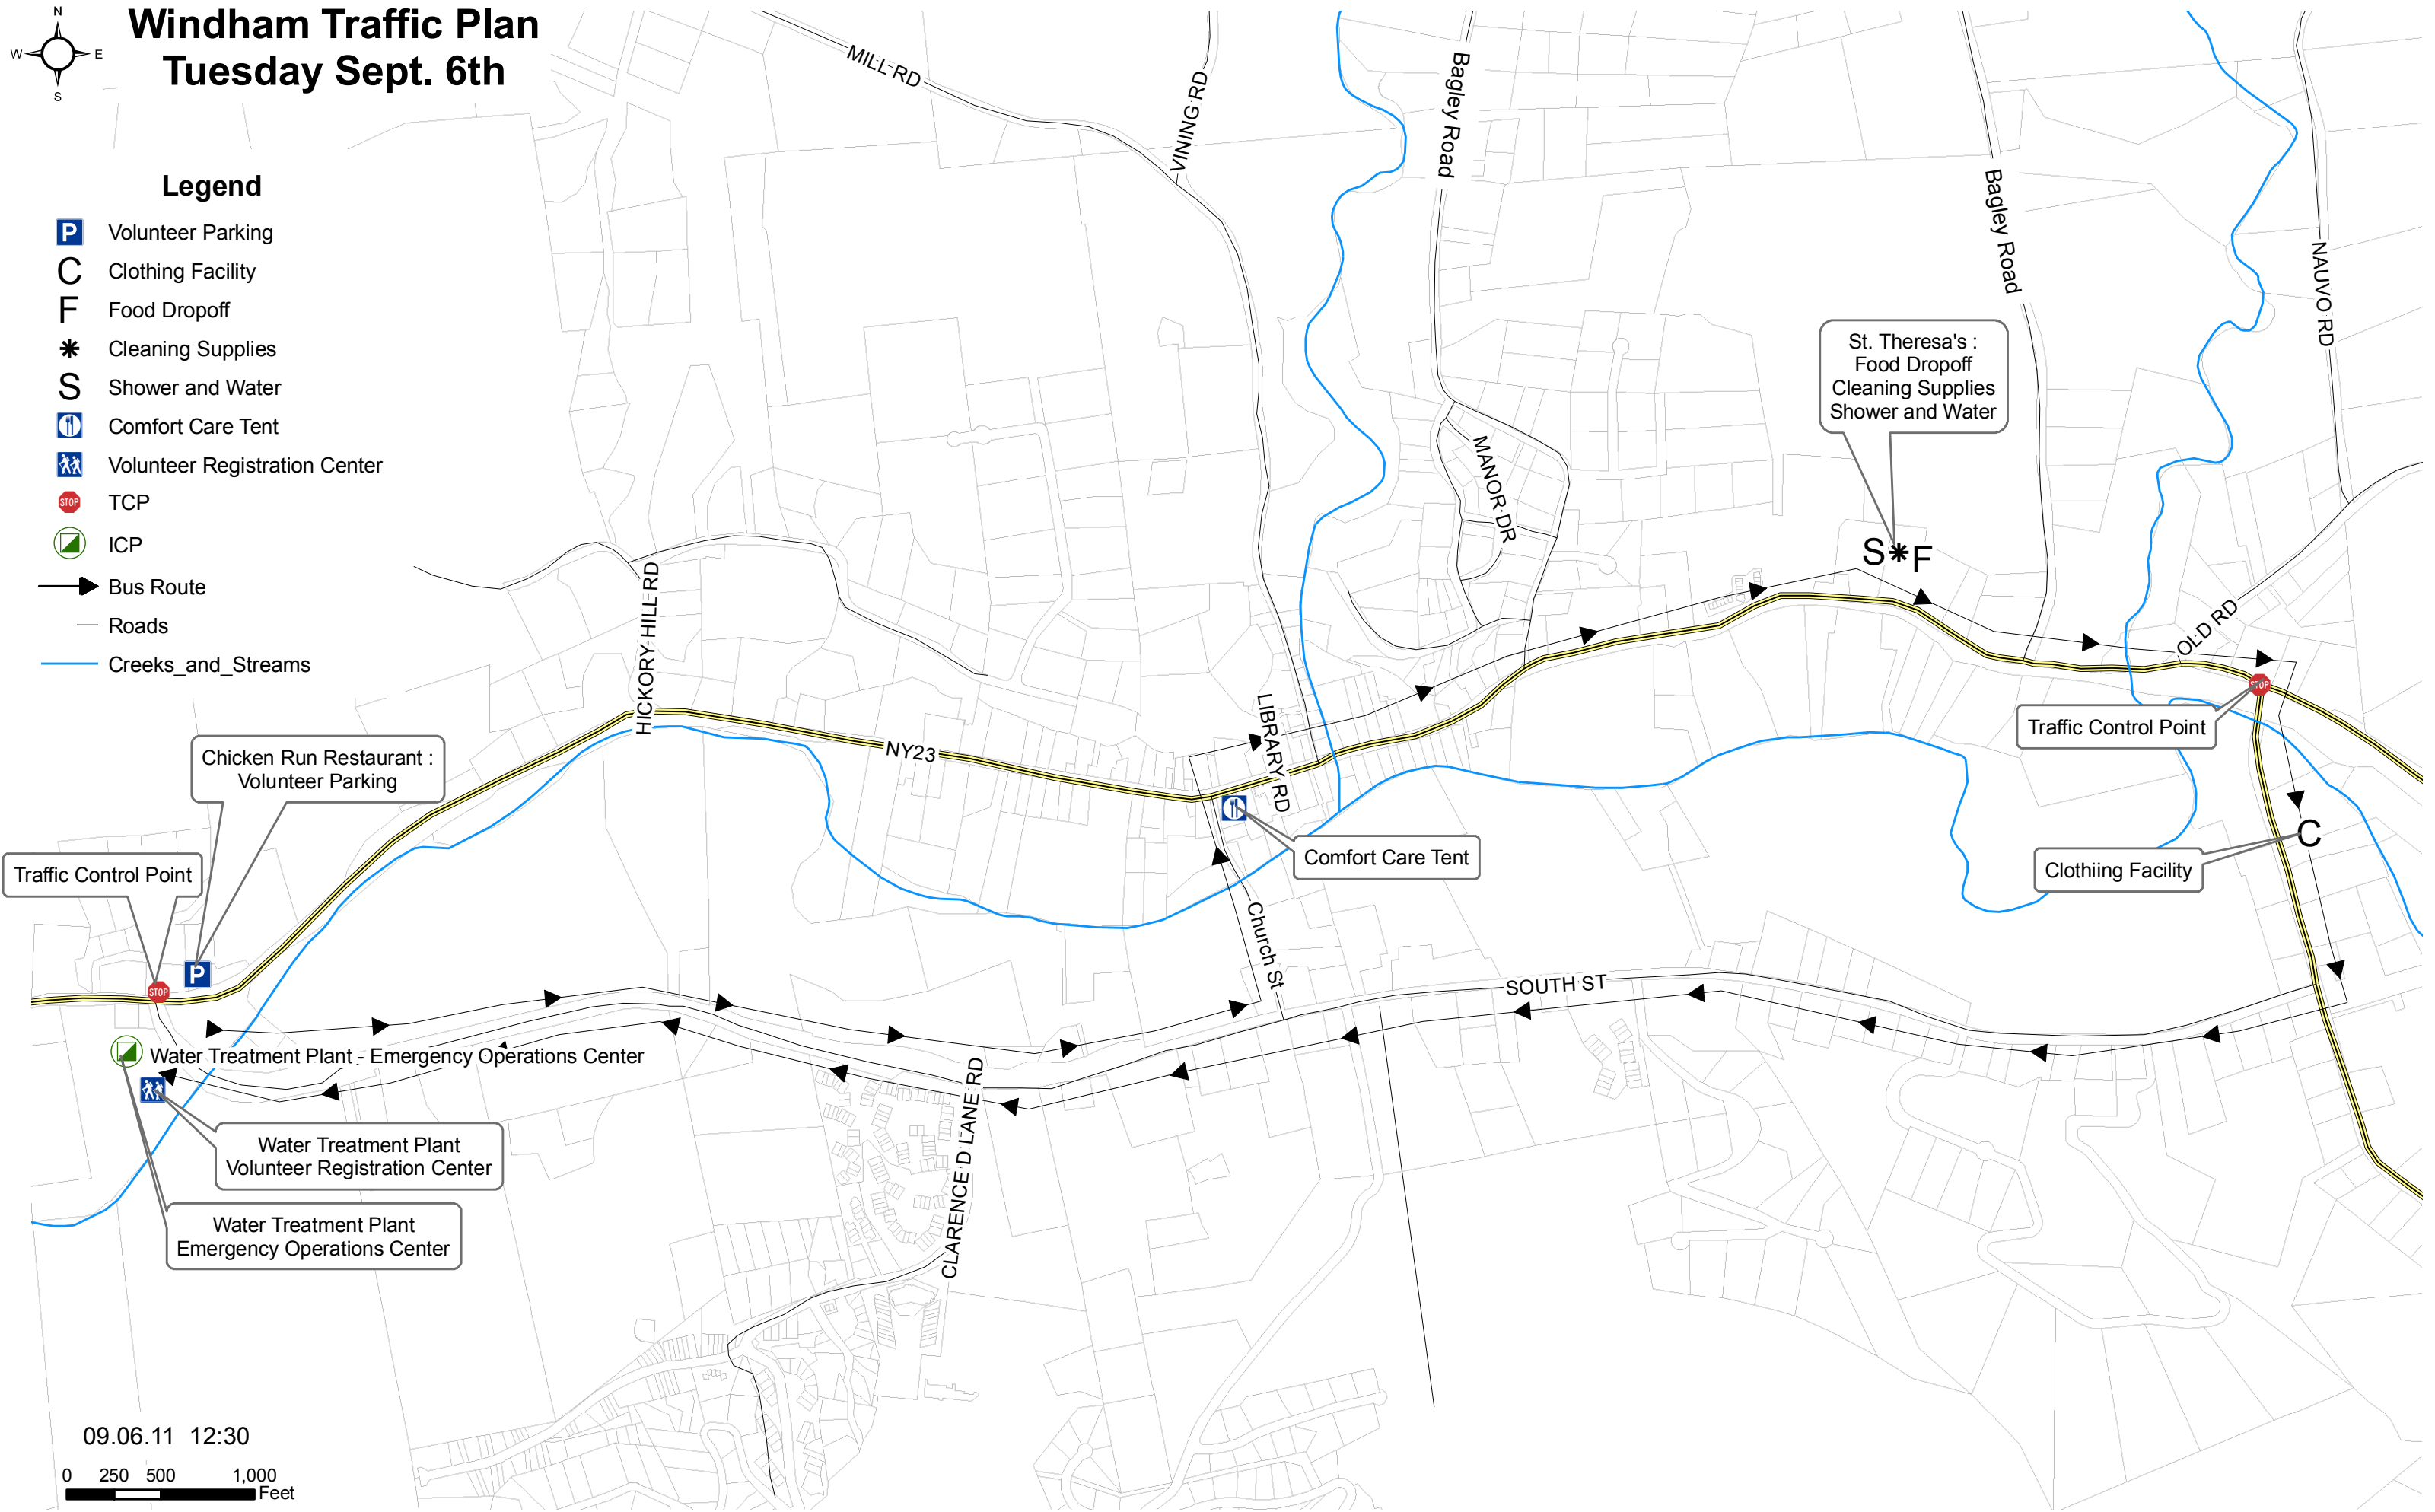

Windham Traffic Plan Tuesday Sept. 6th

Legend

-  Volunteer Parking
-  Clothing Facility
-  Food Dropoff
-  Cleaning Supplies
-  Shower and Water
-  Comfort Care Tent
-  Volunteer Registration Center
-  TCP
-  ICP
-  Bus Route
-  Roads
-  Creeks_and_Streams

09.06.11 12:30